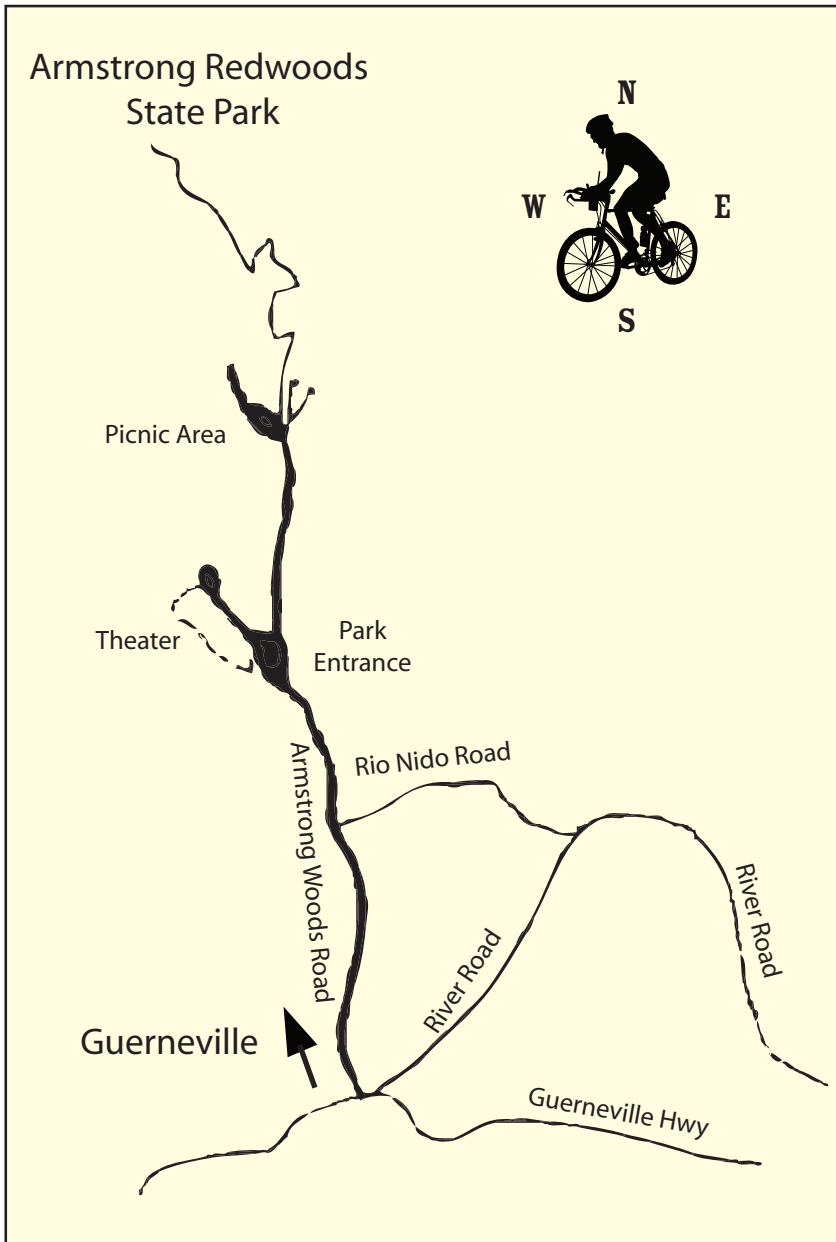

BIKING

Guerneville to Armstrong Woods

Distance: 6.5 miles (about one hour)

Sonoma County Bike Trails Rating:

Easy Ride

Route: Guerneville to Armstrong Woods on Armstrong Woods Road – 2 miles – to the State Park. Through the park – 2 miles – and return to Guerneville.